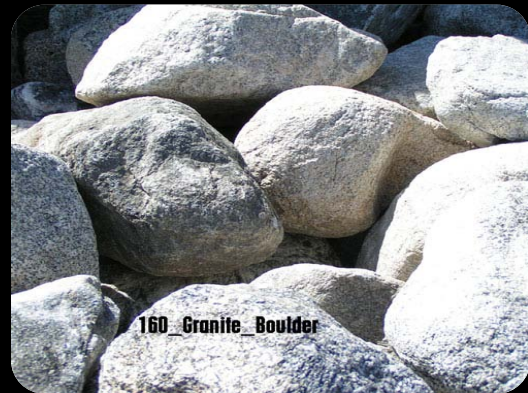

## Cold Water Canyon

Wavy natural lava flow, dark brown to black with lichens.

**Montana Ledge** Grays, green, some iron color.

## Nevada Sunrise Ledge

Buckskin color with gold swirls and some brown.

**Moss Rock** Colors range from reddish brown to dark brown  
and black with lichens and moss.

# NATURAL ROCK SELECTIONS

PICTURES MAY NOT REPRESENT  
TRUE COLOR AND SIZE.  
We always recommend you see  
product before purchasing.

Three Rivers Boulders  
Stripes of gold, tan, beige, plum and white.