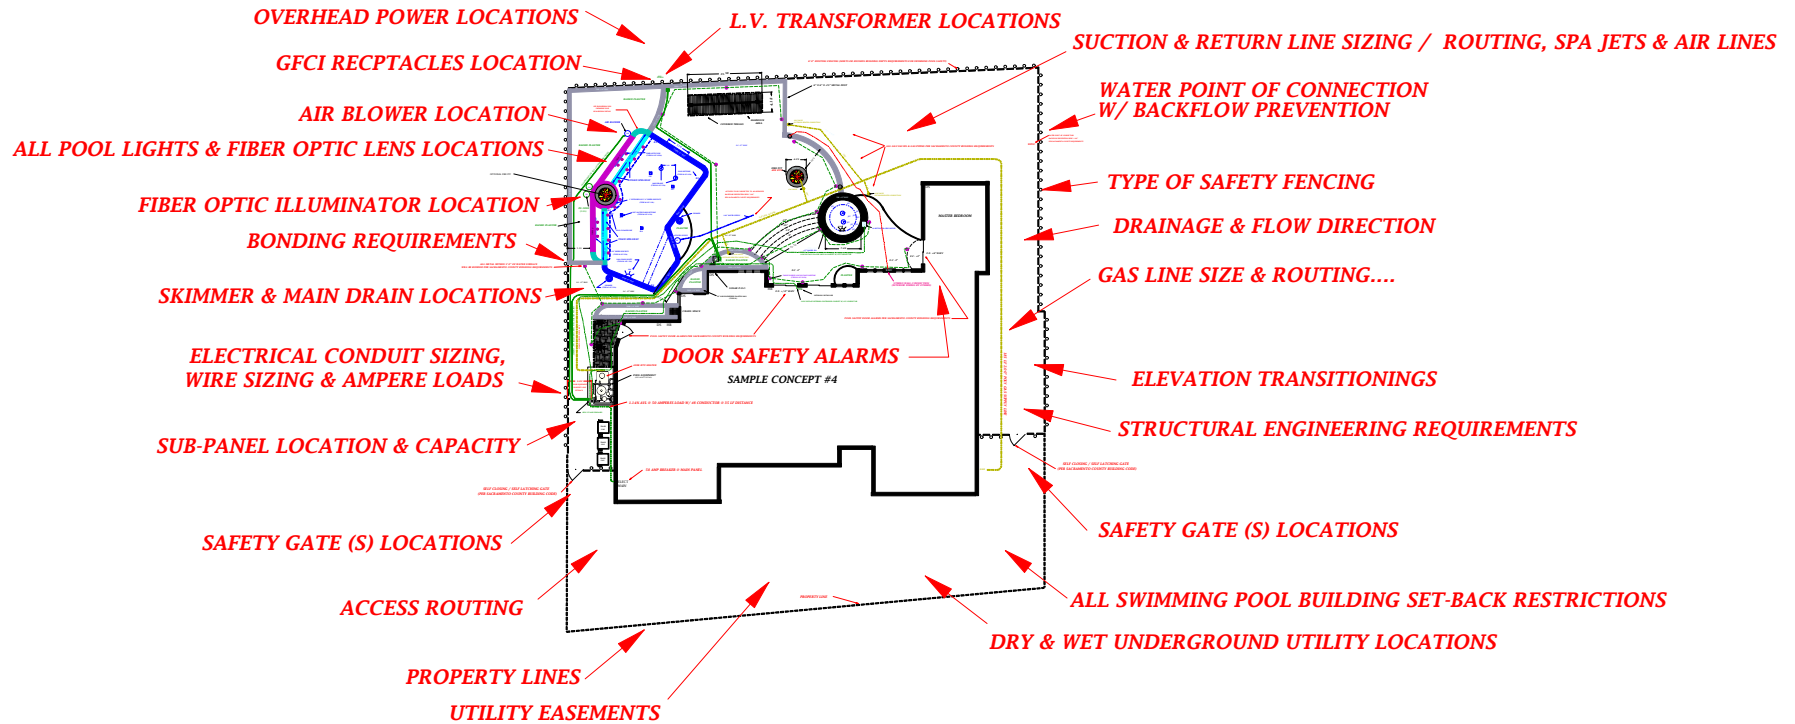

WHAT SHOULD BE LISTED ON YOUR PLAN ?

25 ITEMS OR MORE, MAY PERTAIN !!!!

Earth Dynamics Poolscapes Inc.

www.epoolscapes.com

LICENSES & CERTIFICATIONS