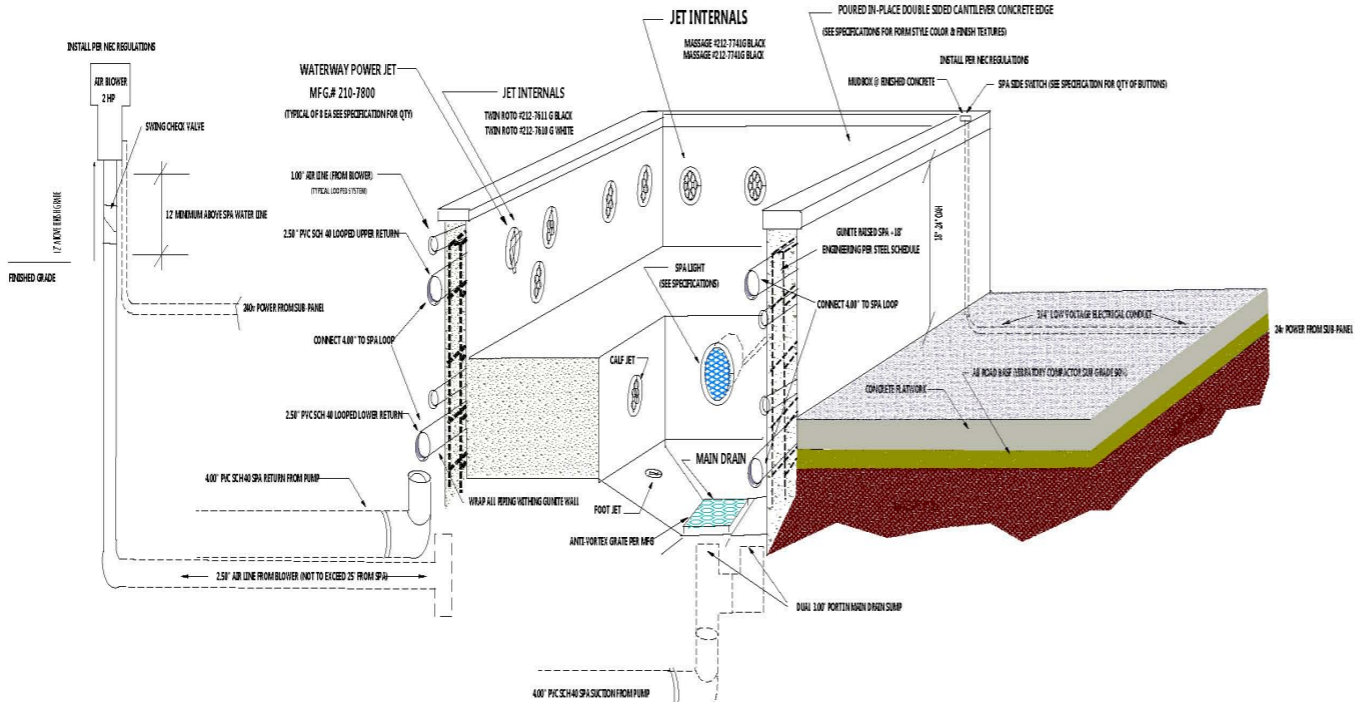

# SPA JET INTERNALS

## Waterway Power Spa Jets

- SPA JETS BODY \_\_\_\_QTY.
- SPA JET INTERNALS \_\_\_\_QTY.
- SPA SIDE REMOTE (4 Button) \_\_\_\_QTY.
- SPA SIDE REMOTE (10 Button) \_\_\_\_QTY.
- AIR BLOWER \_\_\_\_Hp., \_\_\_\_QTY.